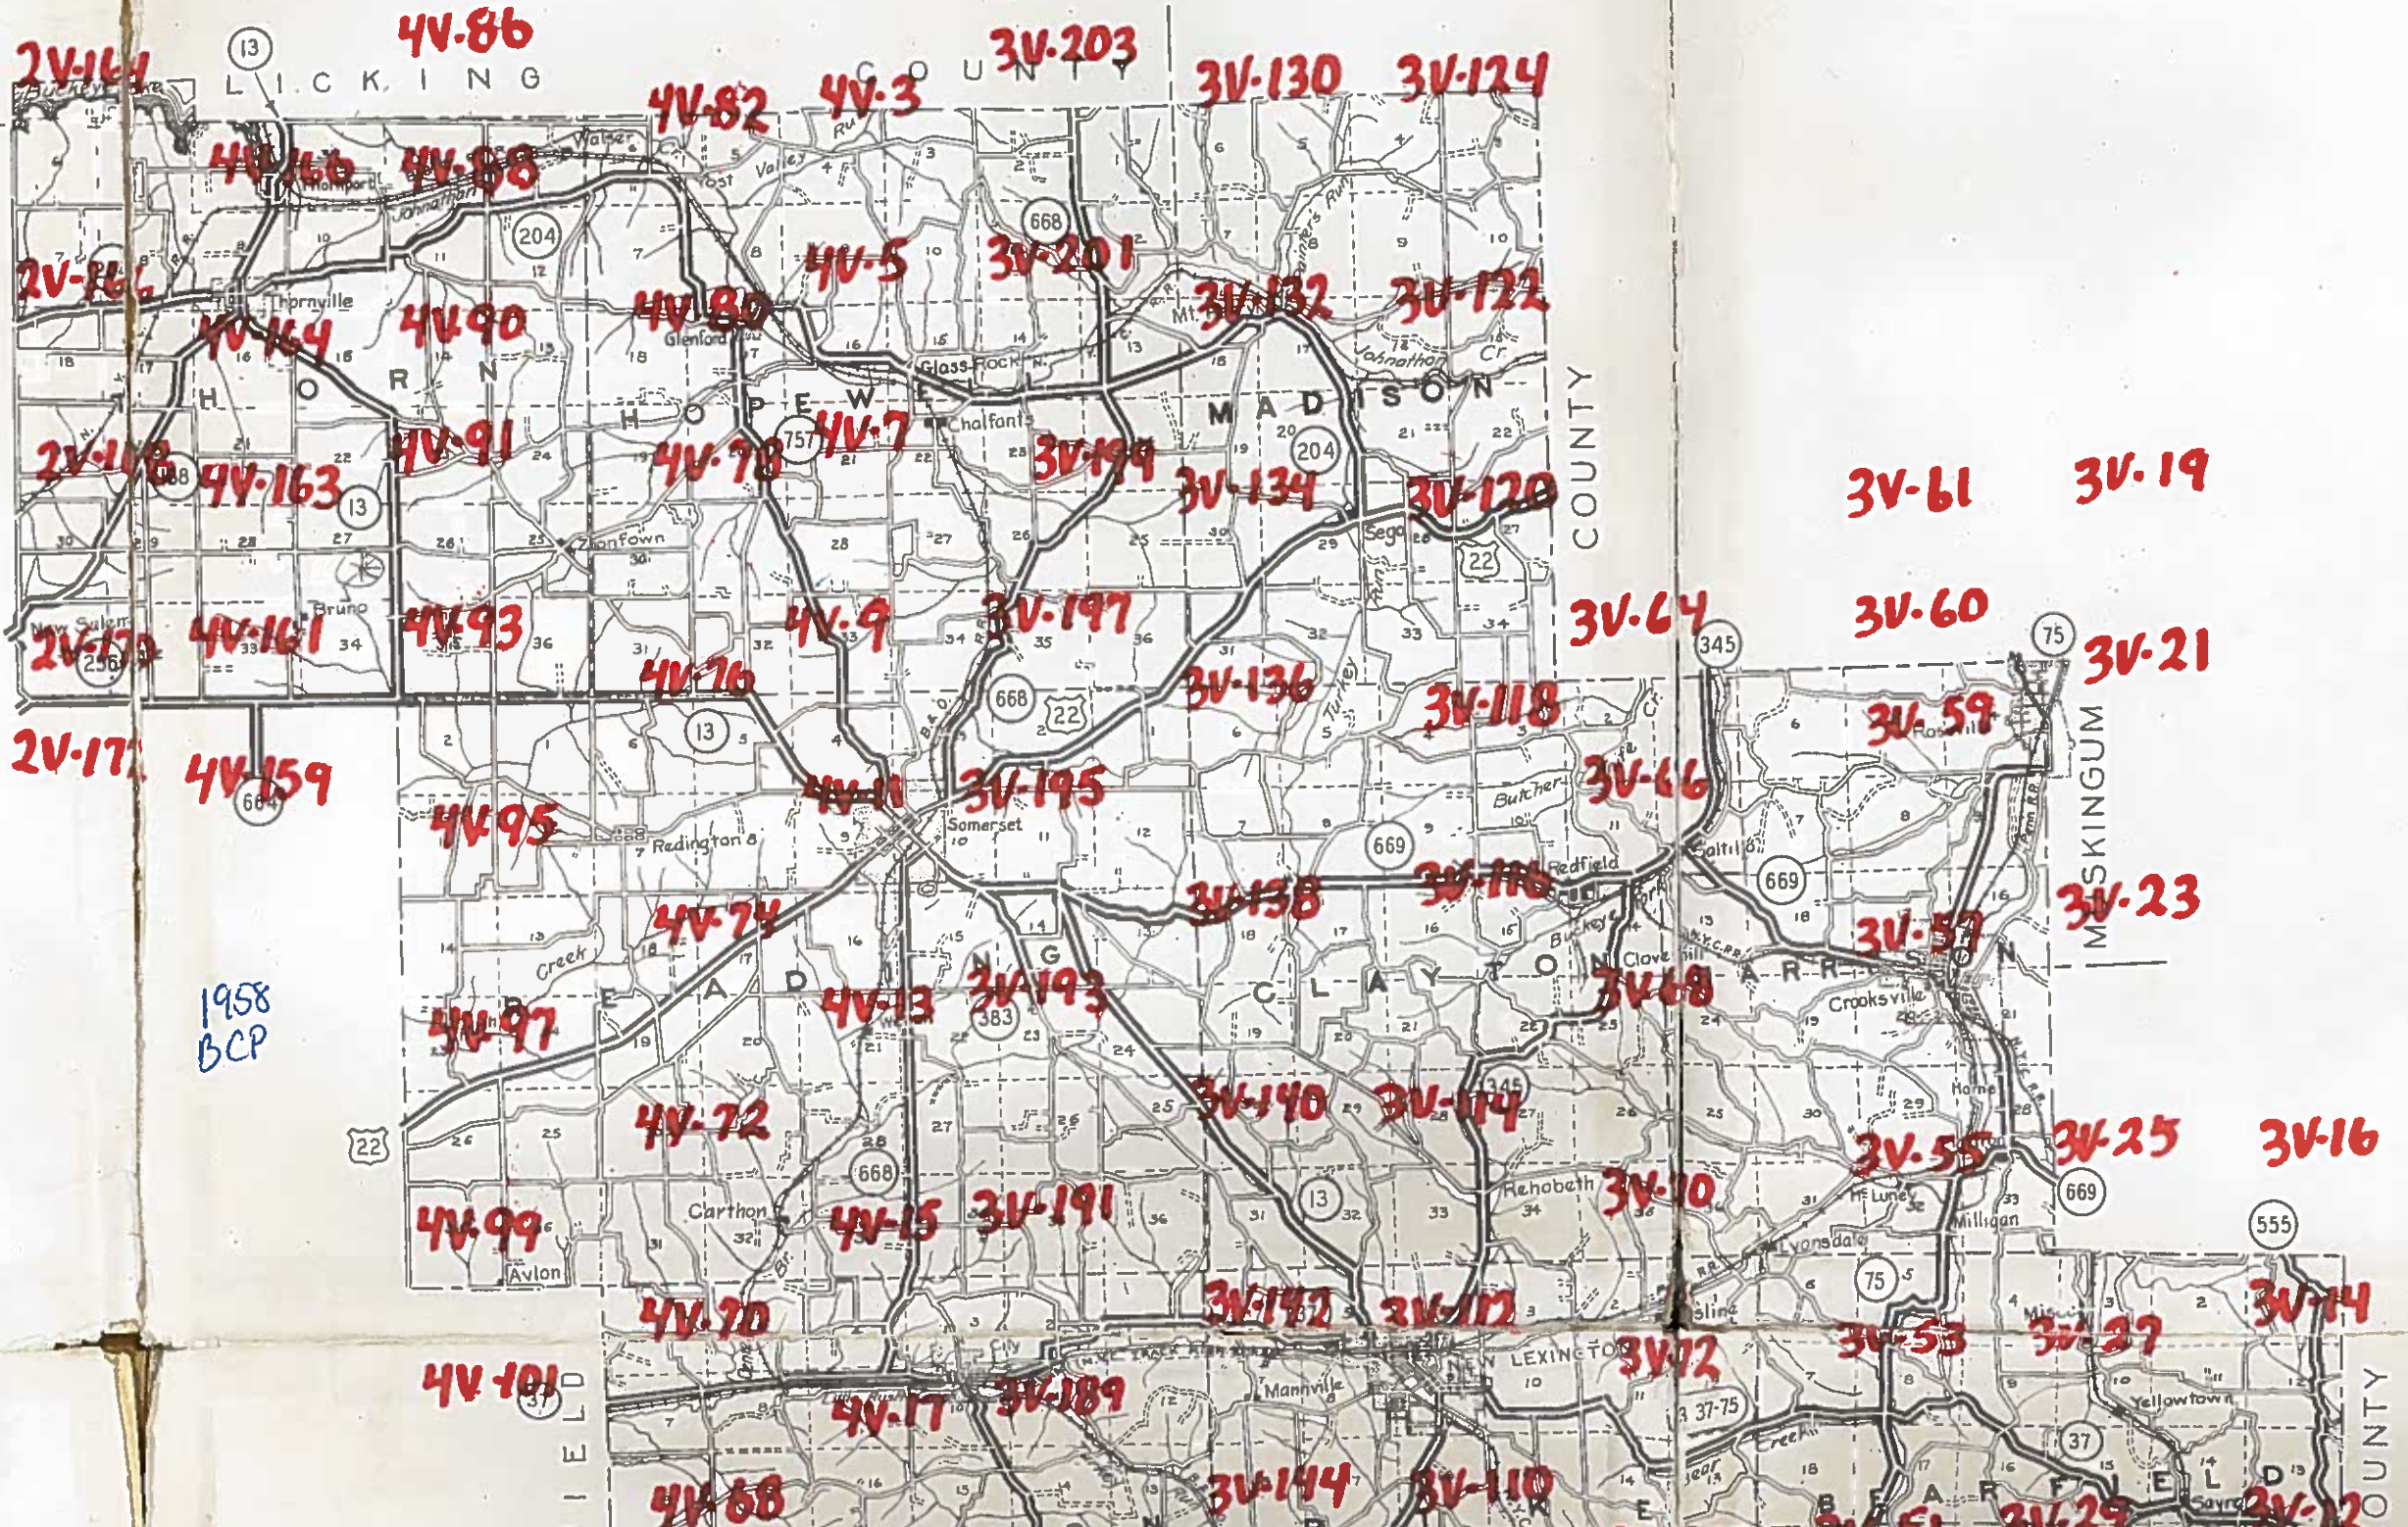

COUNTY

COUNTY

MASKINGUM COUNTY

COUNTY

2V-164

4V-86

3V-203

3V-130

3V-124

2V-166

4V-66

4V-88

4V-82

4V-3

4V-5

3V-201

1958  
BCP

1958  
BCP

4V-101

FAIRFIELD

PERRY COUNTY

MOCKING  
MORGAN COUNTY