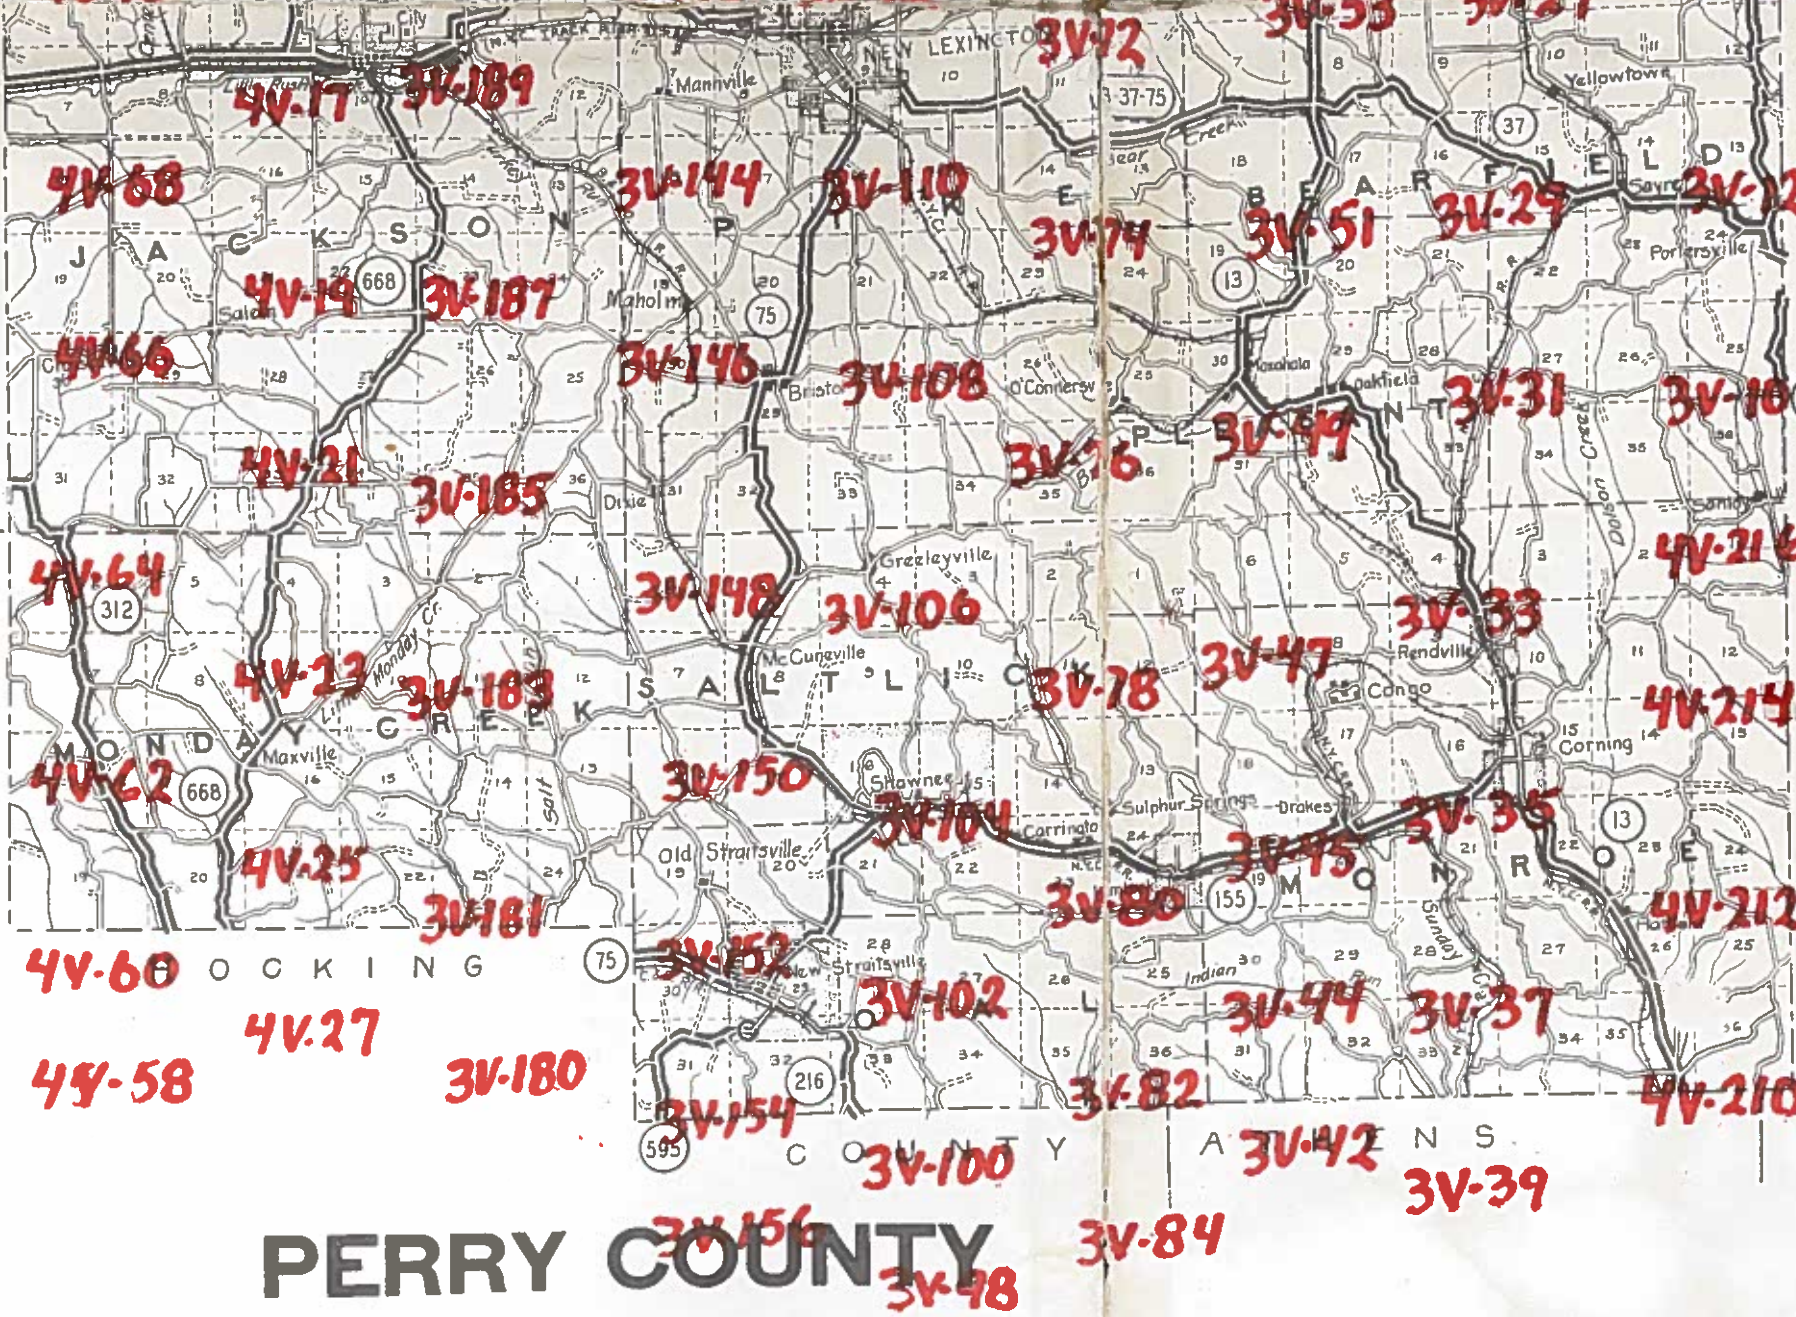

4V-17

3V-189

3V-144

3V-110

3V-72

3V-53

3V-29

3V-12

1958  
BCP

1958  
BCP

4V-101

FAIRFIELD

PERRY COUNTY

MOCKING  
MORGAN COUNTY